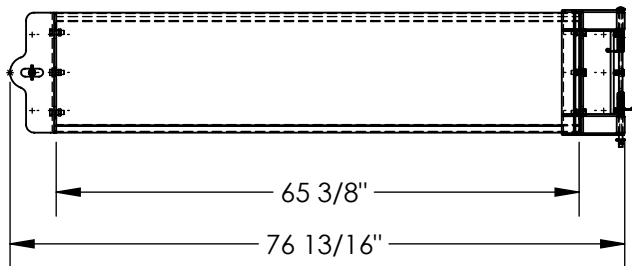

HINGED, 3 RIB, GUARDRAIL GATE 6' LG - GR-F3R-GBS-6-YL

APPROX WEIGHT: 84.32 lbs.
 DOES NOT INCLUDE WEIGHT OF POWER OR PACKAGING!!!

*** ANY ADDITIONS, DELETIONS, OR OMISSIONS MUST BE CORRECTED ON THIS DRAWING AS THIS DRAWING WILL BE CONSIDERED ALL INCLUSIVE ***
 ALL GRAPHICS PROVIDED ARE FOR REFERENCE ONLY. IF CERTAIN DIMENSIONS ARE CRITICAL PLEASE VERIFY THOSE DIMENSIONS WITH YOUR SALESPERSON

NOTE: POSTS NOT INCULDED

STANDARD FEATURES

- MODEL NUMBER IS GR-F3R-GBS-6-YL
- OVERALL WIDTH IS 76 13/16"
- USABLE WIDTH IS 65 3/8"
- OVERALL LENGTH IS 5 3/16"
- OVERALL HEIGHT IS 17 1/2"
- GATE IS TOUGH BAKED IN POWDER COAT YELLOW FINISH
- BRACKETS ARE TOUGH POWDER COAT BLACK FINISH
- INCLUDES HARDWARE