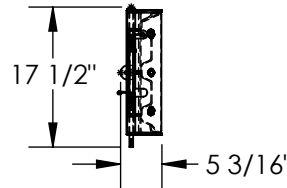

HINGED, 3 RIB, GUARDRAIL GATE 6' LG - GR-F3R-GBS-6-YL

APPROX WEIGHT: 84.32 lbs.
 DOES NOT INCLUDE WEIGHT OF POWER OR PACKAGING!!!

*** ANY ADDITIONS, DELETIONS, OR OMISSIONS MUST BE CORRECTED ON THIS DRAWING AS THIS DRAWING WILL BE CONSIDERED ALL INCLUSIVE ***
 ALL GRAPHICS PROVIDED ARE FOR REFERENCE ONLY. IF CERTAIN DIMENSIONS ARE CRITICAL PLEASE VERIFY THOSE DIMENSIONS WITH YOUR SALESPERSON

NOTE: POSTS NOT INCULDED

STANDARD FEATURES

- MODEL NUMBER IS GR-F3R-GBS-6-YL
- OVERALL WIDTH IS 76 13/16"
- USABLE WIDTH IS 65 3/8"
- OVERALL LENGTH IS 5 3/16"
- OVERALL HEIGHT IS 17 1/2"
- GATE IS TOUGH BAKED IN POWDER COAT YELLOW FINISH
- BRACKETS ARE TOUGH POWDER COAT BLACK FINISH
- INCLUDES HARDWARE